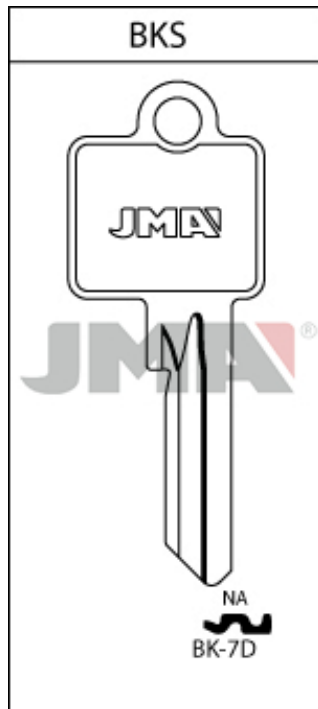

FOR: BKS

CATALOGUE

COMPARATIVE CODE

C.11

CATEGORY

CERRADURAS DE CILINDRO

SECONDARY BRANDS

CEA	BK95
ERREBI	KSC5DN
ORION	BKS100
SILCA	BK15

BK-7D

SIMILAR

MACHINE**ACCESSORY****MATERIAL****FINSIH****COLOUR****ACERO****NIQUELADO**